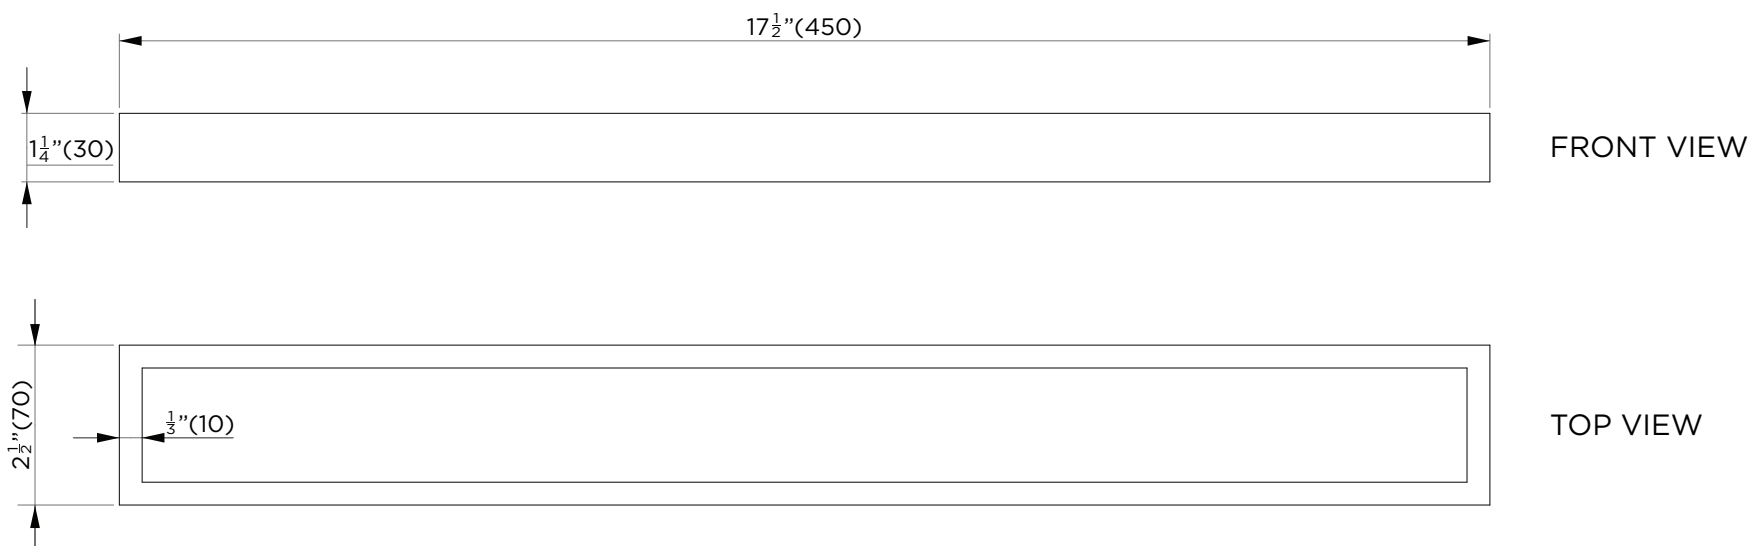

SPECIFICATIONS / TECHNICAL DATA

BATHROOM TOWEL BAR

18"

ATTENTION! Dimensions may vary by up to 3/8". It is highly recommended to pull all dimensions of actual model for installation and measuring purposes.